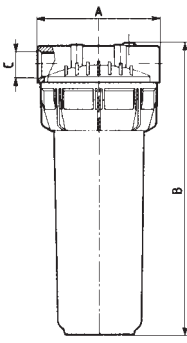

FILTER HOUSINGS MOD. 223

CONTENITORE IN 3 PEZZI, TESTA STAFFABILE / 3 PIECE HOUSING, BRACKET MOUNTABLE HEAD

mod. 223 - mod 223

WF Code	Description	Size inches	In/Out inches	Brass thread	Bowl material	Pack units
1223934C	CONT. 223-1/4-5-SAN	5	1/4	No	SAN	12
1223933C	CONT. 223-3/8-5-SAN	5	3/8	No	SAN	12
1223932C	CONT. 223-1/2-5-SAN	5	1/2	No	SAN	12
1223927C	CONT. 223-3/4-5-SAN	5	3/4	No	SAN	12
1223931C	CONT. 223-1/4-7-SAN	7	1/4	No	SAN	12
1223930C	CONT. 223-3/8-7-SAN	7	3/8	No	SAN	12
1223929C	CONT. 223-1/2-7-SAN	7	1/2	No	SAN	12
1223928C	CONT. 223-3/4-7-SAN	7	3/4	No	SAN	12
1223907C	CONT. 223-1/4-9-SAN	9 3/4	1/4	No	SAN	12
1223906C	CONT. 223-3/8-9-SAN	9 3/4	3/8	No	SAN	12
1223905C	CONT. 223-1/2-9-SAN	9 3/4	1/2	No	SAN	12
1223904C	CONT. 223-3/4-9-SAN	9 3/4	3/4	No	SAN	12
1223911C	CONT. 223-1/4-9-PP	9 3/4	1/4	No	PP	12
1223910C	CONT. 223-3/8-9-PP	9 3/4	3/8	No	PP	12
1223909C	CONT. 223-1/2-9-PP	9 3/4	1/2	No	PP	12
1223908C	CONT. 223-3/4-9-PP	9 3/4	3/4	No	PP	12
1223840C	CONT. 223-1/4-20-SAN	20	1/4	No	SAN	4
1223845C	CONT. 223-3/8-20-SAN	20	3/8	No	SAN	4
1223850C	CONT. 223-1/2-20-SAN	20	1/2	No	SAN	4
1223860C	CONT. 223-3/4-20-SAN	20	3/4	No	SAN	4
1223840W	CONT. 223-1/4-20-PP	20	1/4	No	PP	4
1223845W	CONT. 223-3/8-20-PP	20	3/8	No	PP	4
1223850W	CONT. 223-1/2-20-PP	20	1/2	No	PP	4
1223860W	CONT. 223-3/4-20-PP	20	3/4	No	PP	4

ACCESSORI / ACCESSOIRES

1223004C	CHIAVE PLASTICA 123 BLU	Spanner for Housings Mod. 223 - 123 - 133
----------	-------------------------	---

DATI TECNICI / TECHNICAL DATA

Testa / Head	Polipropilene talco / Talc polypropylene
Vaso / Bowl	SAN trasparente / SAN clear PP opaco bianco / PP white opaque
O-ring / O-ring	NBR
Pressione max. d'esercizio / Max. working pressure	8,6 bar (125 psi)
Temperatura max. in esercizio continuo / Max. temperature continuous service	40° c