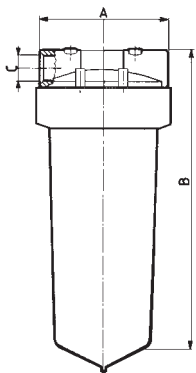

FILTER HOUSINGS MOD. 113 -213

CONTENITORE IN 3 PEZZI, TESTA STAFFABILE / 3 PIECE HOUSING, BRACKET MOUNTABLE HEAD

mod. 113 - mod 213

WF Code	Description	Size inches	In/Out inches	Brass thread	Bowl material	Pack units
1113902C	CONT. 113-3/4-9-SAN	9 3/4	3/4	Yes	SAN	12
1113880C	CONT. 113-3/4-9-SAN MANOMETER	9 3/4	3/4	Yes	SAN	12
1113903C	CONT. 113-1-9-SAN	9 3/4	1	Yes	SAN	12
1113940C	CONT. 113-3/4-9-PP	9 3/4	3/4	Yes	PP	12
1113881C	CONT. 113-3/4-9-PP MANOMETER	9 3/4	3/4	Yes	PP	12
1113962C	CONT. 113-1-9-PP	9 3/4	1	Yes	PP	12
1113906C	CONT. 113-3/4-9-PC	9 3/4	3/4	Yes	PC	12
1113884C	CONT. 113-3/-9-PC MANOMETER	9 3/4	3/4	Yes	PC	12
1113907C	CONT. 113-1-9-PC	9 3/4	1	Yes	PC	12
1113924C	CONT. 113-3/4-20-PP	20	3/4	Yes	PP	4
1113882C	CONT. 113-3/4-20-PP MANOMETER	20	3/4	Yes	PP	4
1113925C	CONT. 113-1-20-PP	20	1	Yes	PP	4
1113920C	CONT. 113-3/4-20-PC	20	3/4	Yes	PC	4
1113883C	CONT. 113-3/4-20-PC MANOMETER	20	3/4	Yes	PC	4
1113921C	CONT. 113-1-20-PC	20	1	Yes	PC	4
1113900C	CONT. 213-3/4-9-SAN	9 3/4	3/4	No	SAN	12
1113901C	CONT. 213-1-9-SAN	9 3/4	1	No	SAN	12
1113908C	CONT. 213-3/4-9-PP	9 3/4	3/4	No	PP	12
1113909C	CONT. 213-1-9-PP	9 3/4	1	No	PP	12
1113904C	CONT. 213-3/4-9-PC	9 3/4	3/4	No	PC	12
1113905C	CONT. 213-1-9-PC	9 3/4	1	No	PC	12
1113922C	CONT. 213-3/4-20-PP	20	3/4	No	PP	4
1113923C	CONT. 213-1-20-PP	20	1	No	PP	4
1113918C	CONT. 213-3/4-20-PC	20	3/4	No	PC	4
1113919C	CONT. 213-1-20-PC	20	1	No	PC	4

ACCESSORI / ACCESSOIRES

1103015C	CHIAVE PLASTICA 103 NERA	Spanner for Housings Mod. 113 - 213		125
1115040	MANOMETRO 0-10 BAR 1/4" GAS	Pressure gauge 0-10 bar 1/4" gas		-

DATI TECNICI / TECHNICAL DATA

Testa / Head	Polipropilene talco / Talc polypropylene
Vaso / Bowl	SAN trasparente / SAN clear PC trasparente / PC clear PP opaco bianco / PP white opaque
O-ring / O-ring	NBR
Pressione max. d'esercizio / Max. working pressure	8,6 bar (125 psi)
Temperatura max. in esercizio continuo / Max. temperature continuous service	40° c